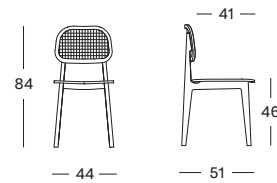

DINING CHAIRS

TITUS DINING CHAIR CANE SEAT

SEAT cane weave and plywood

BACKREST cane weave and plywood

1. **FINISH**
2. tobacco stained and varnished beech
   - black stained and varnished oak
   - natural varnished oak

LILY DINING CHAIR STEEL A BASE

SEAT lloyd loom seat
colour as shown: black
other loom colours see page 102 - 103

BASE black powder coated steel