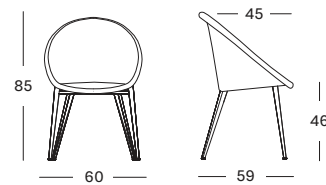

JACK DINING CHAIR OAK BASE

SEAT lloyd loom seat
colour as shown: oyster
other loom colours see page 102 - 103

BASE natural varnished solid oak

CUSHIONS 2 cm polyether foam filling

FABRICS see page 104 - 105