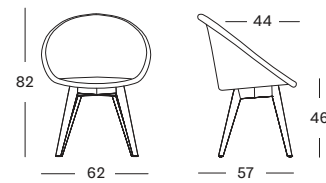

JACK DINING CHAIR BLACK WOOD BASE

SEAT lloyd loom seat
colour as shown: espresso
other loom colours see page 102 - 103

BASE black stained hardwood

CUSHIONS 2 cm polyether foam filling

FABRICS see page 104 - 105