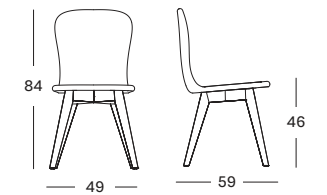

YANN DINING CHAIR BLACK WOOD BASE

SEAT lloyd loom seat
colour as shown: black
other loom colours see page 102 - 103

BASE black stained hardwood

CUSHIONS 2 cm polyether foam filling

FABRICS see page 104 - 105