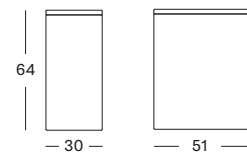

LAURA LAUNDRY BASKET

MATERIALS lloyd loom upholstery
wood frame
removable laundry bag

COLOURS colour as shown: pure white
other loom colours see page 102 - 103