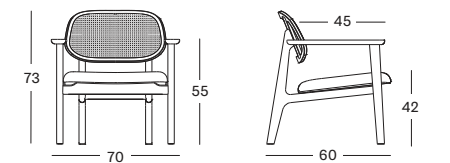

LOUNGE CHAIRS & SOFAS

ARI DINING TABLE

MATERIALS MDF

FINISH volcanic mineral plaster

DIMENSIONS

SEATING POSSIBILITIES

BISTRO TABLES

MATERIALS

- natural oak table top (22 mm)
- hpl table top (10 mm)

FINISH galvanized black powder coated steel

FRAME

TITUS LOUNGE CHAIR

BACKREST cane weave & oak or beech plywood

SEAT seat as shown: black vegan leather / chestnut vegan leather / lime white bouclé
available in all Vincent Sheppard & COM fabrics
6 cm high resilience foam

FRAME

- blacked stained oak
- natural varnished oak
- tobacco stained beech