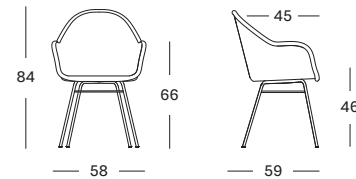

AVRIL HB DINING CHAIR OAK BASE

SEAT lloyd loom seat
colour as shown: pure white
other loom colours see page 102 - 103

BASE natural varnished solid oak

CUSHION 2 cm polyether foam filling

FABRICS see page 104 - 105