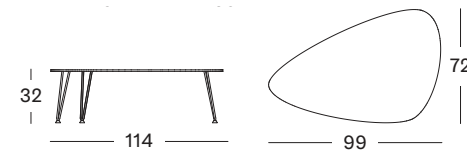

ROZY SIDE TABLE

MATERIALS black hpl top
black powder coated steel frame

ROZY COFFEE TABLE

MATERIALS black hpl top
black powder coated steel frame

GROOVE SIDE TABLE SMALL

design by Alain Gilles

MATERIALS • natural varnished solid oak top
• carrara marble top
• nero marquina marble top
black powder coated steel frame
colour as shown: oak top

GROOVE SIDE TABLE MEDIUM

design by Alain Gilles

MATERIALS • natural varnished solid oak top
• carrara marble top
• nero marquina marble top
black powder coated steel frame
colour as shown: carrara marble top

GROOVE SIDE TABLE LARGE

design by Alain Gilles

MATERIALS • carrara marble top
• nero marquina marble top
black powder coated steel frame
colour as shown: nero marquina marble top