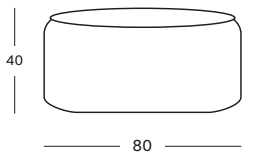

KUBO LAUNDRY BASKET

MATERIALS lloyd loom upholstery
wood frame
removable laundry bag

COLOURS colour as shown: pure white
other loom colours see page 102 - 103

LAURA LAUNDRY BASKET

MATERIALS lloyd loom upholstery
wood frame
removable laundry bag

COLOURS colour as shown: pure white
other loom colours see page 102 - 103

VIVI BASKET

MATERIALS rattan basket

COLOURS natural

OLAF POUFFE DIA 50

MATERIALS outer cover: fabric
filling: polystyrene beads
fabric as shown: coral
other fabrics see page 104 - 105

OLAF POUFFE DIA 80

MATERIALS outer cover: fabric
filling: polystyrene beads
fabric as shown: elena spice
other fabrics see page 104 - 105

OTTO POUFFE

MATERIALS outer cover: crochet
filling: polystyrene beads
colour as shown: taupe

COLOURS