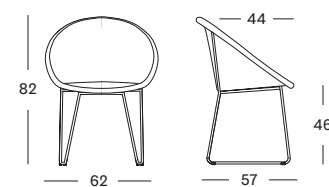

JULES DINING CHAIR OAK BASE

SEAT lloyd loom seat
colour as shown: espresso
other loom colours see page 102 - 103

BASE natural varnished solid oak

CUSHIONS 2 cm polyether foam filling

FABRICS see page 104 - 105