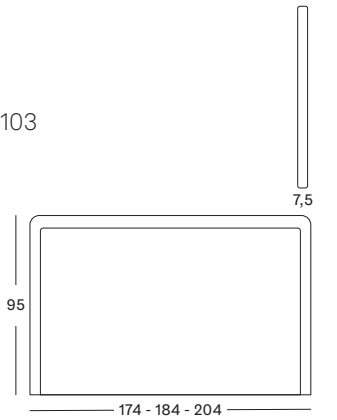

PONG NIGHT TABLE

MATERIALS lloyd loom upholstery
wood frame

COLOURS color as shown: nacré
other loom colours see page 102 - 103