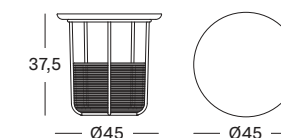

BASKET SIDE TABLE SMALL

design by Alain Gilles

MATERIALS natural varnished solid oak top
natural rattan basket
black powder coated steel frame

BASKET SIDE TABLE MEDIUM

design by Alain Gilles

MATERIALS natural varnished solid oak top
natural rattan basket
black powder coated steel frame