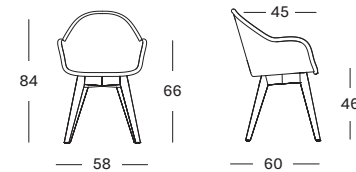

AVRIL HB DINING CHAIR BLACK WOOD BASE

SEAT lloyd loom seat
colour as shown: espresso
other loom colours see page 102 - 103

BASE black stained hardwood

CUSHION 2 cm polyether foam filling

FABRICS see page 104 - 105