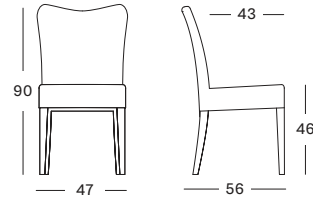

CHESTER DINING CHAIR

SEAT lloyd loom seat
colour as shown: sparkle
other loom colours see page 102 - 103

BASE painted rattan

CUSHIONS 4 cm polyether foam filling

FABRICS see page 104 - 105