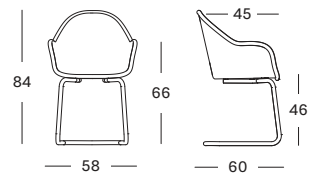

BASE brushed nickel steel

CUSHION 2 cm polyether foam filling

FABRICS see page 104 - 105

JACK DINING CHAIR STEEL BASE

SEAT lloyd loom seat
 colour as shown: black
 other loom colours see page 102 - 103

BASE black powder coated steel