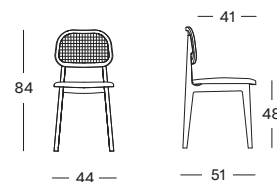

LILY DINING CHAIR BLACK WOOD BASE

SEAT lloyd loom seat
colour as shown: black
other loom colours see page 102 - 103

BASE black stained hardwood

AVRIL HB DINING CHAIR STEEL A BASE

SEAT lloyd loom seat
 colour as shown: black
 other loom colours see page 102 - 103