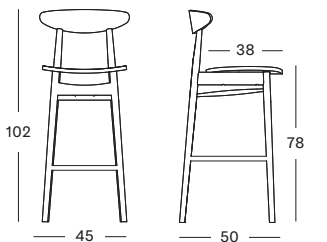

TEO BAR STOOL UPHOLSTERED

SEAT upholstered padded seat
colour: black vegan leather / nearly black

FRAME black stained beech