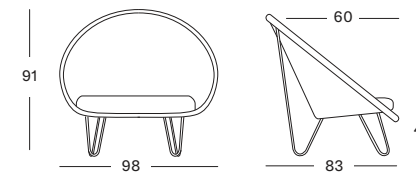

ALEX LOUNGE CHAIR

SEAT lloyd loom seat
colour as shown: clear
other loom colours see page 102 - 103

BASE

- natural varnished solid oak base
- black stained hardwood base

CUSHIONS 10 cm high resilience foam
fabrics as shown: geneva moon white
other fabrics see page 104 - 105

ALEX LOUNGE SOFA

SEAT lloyd loom seat
colour as shown: clear
other loom colours see page 102 - 103

BASE

- natural varnished solid oak base
- black stained hardwood base

CUSHIONS 10 cm high resilience foam
fabrics as shown: geneva moon white
other fabrics see page 104 - 105

JOE COCOON

SEAT lloyd loom seat
rattan frame
colour as shown: grey wash
other loom colours see page 102 - 103

BASE black powder coated steel

CUSHIONS 8 cm high resilience foam
fabrics as shown: geneva moon white
other fabrics see page 104 - 105

JOE LOUNGE

SEAT lloyd loom seat
rattan frame
colour as shown: clear
other loom colours see page 102 - 103

BASE black powder coated steel

CUSHIONS 8 cm high resilience foam
fabrics as shown: spice and coral
other fabrics see page 104 - 105