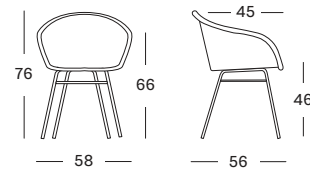

AVRIL DINING CHAIR BLACK CANTILEVER

SEAT lloyd loom seat
colour as shown: oyster
other loom colours see page 102 - 103

BASE black powder coated steel

CUSHIONS 2 cm polyether foam filling

FABRICS see page 104 - 105