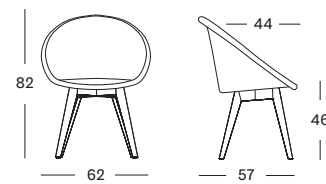

YANN DINING CHAIR STEEL A BASE

SEAT lloyd loom seat
colour as shown: grey wash
other loom colours see page 102 - 103

BASE black powder coated steel

CUSHIONS 2 cm polyether foam filling

FABRICS see page 104 - 105