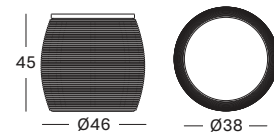

IVO SIDE TABLE

MATERIALS black hpl top
aluminium frame
black HDPE wicker

COLOURS black