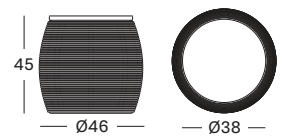

VIVI SIDE TABLE

MATERIALS natural varnished veneer oak top
natural varnished rattan frame

COLOURS natural

IVO SIDE TABLE

MATERIALS black hpl top
aluminium frame
black HDPE wicker

COLOURS black

VIVI COFFEE TABLE DIA 77