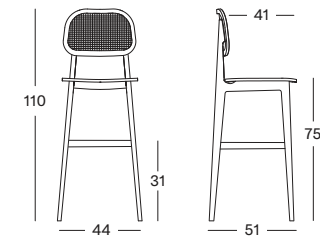

TITUS BAR STOOL

1. **SEAT** plywood seat
   cane weave
2. **FRAME** natural varnished oak
   black stained oak
   tobacco stained beech