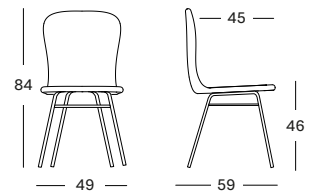

YANN DINING CHAIR OAK BASE

SEAT lloyd loom seat
colour as shown: grey wash
other loom colours see page 102 - 103

BASE natural varnished solid oak

CUSHIONS 2 cm polyether foam filling

FABRICS see page 104 - 105