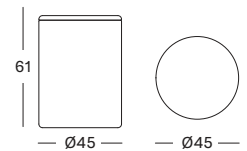

VIVI BASKET

MATERIALS rattan basket

COLOURS natural