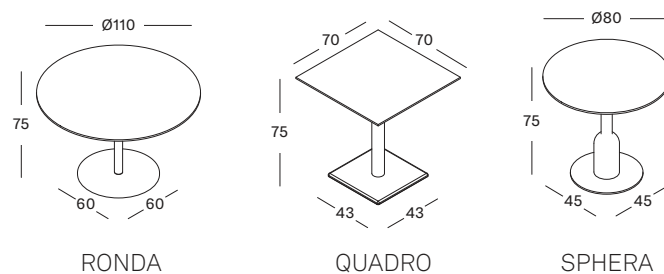

SEATING POSSIBILITIES

BISTRO TABLES

MATERIALS

- natural oak table top (22 mm)
- hpl table top (10 mm)

FINISH galvanized black powder coated steel

FRAME

TITUS LOUNGE CHAIR

BACKREST cane weave & oak or beech plywood