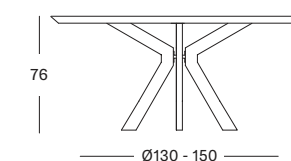

DIMENSIONS