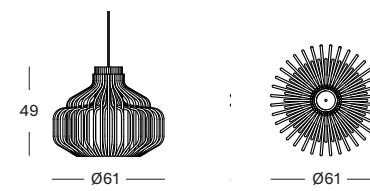

ENDLESS

1. **MATERIALS** rattan lamp shade
   6W E27 LED bulb
2. natural rattan with white fabric cord
   - black rattan with black fabric cord

1. **COLOURS**
2. pure natural
   - black

VIVI LAMP SMALL VIVI LAMP

1. **MATERIALS** rattan lamp shade
   6W E27 LED bulb
   natural rattan with white fabric cord

1. **COLOURS** natural varnished rattan