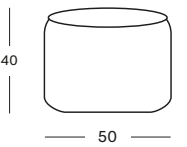

OLAF POUFFE DIA 80

MATERIALS outer cover: fabric
filling: polystyrene beads
fabric as shown: elena spice
other fabrics see page 104 - 105