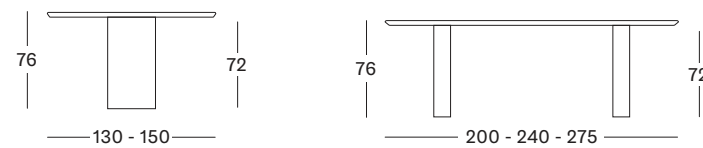

DIMENSIONS

AVAILABLE SIZES

A BASE	X BASE	SQUARE BASE
180 x 90	-	180 x 90
200 x 100	200 x 100	200 x 100
220 x 100	220 x 100	220 x 100
240 x 100	240 x 100	240 x 100
260 x 100	260 x 100	260 x 100
300 x 100	300 x 100	300 x 100

SEATING POSSIBILITIES

A & X BASE

SQUARE BASE

LOUNGE CHAIRS & SOFAS

ARI DINING TABLE

MATERIALS MDF

FINISH volcanic mineral plaster

DIMENSIONS

SEATING POSSIBILITIES

BISTRO TABLES

MATERIALS

- natural oak table top (22 mm)
- hpl table top (10 mm)

FINISH galvanized black powder coated steel

FRAME

TITUS LOUNGE CHAIR

BACKREST cane weave & oak or beech plywood