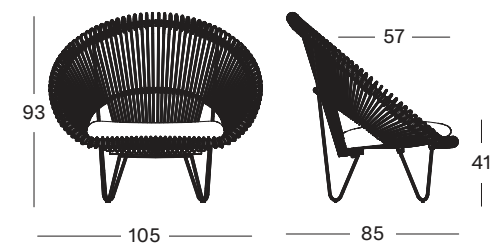

CRUZ COCOON

SEAT black rattan frame
natural rattan frame

BASE black powder coated steel

CUSHIONS 8 cm polyether foam
fabric as shown: geneva moon white
other fabrics see page 104 - 105