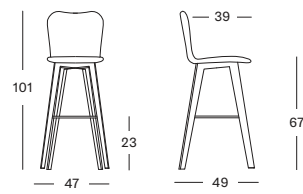

SEAT beech plywood seat
colour: nearly black

FRAME black stained beech