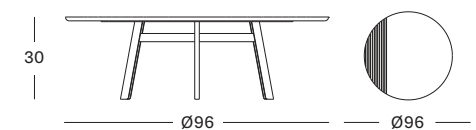

ROZY SIDE TABLE

MATERIALS black hpl top
black powder coated steel frame

ROZY COFFEE TABLE

MATERIALS black hpl top
black powder coated steel frame

GROOVE SIDE TABLE SMALL

design by Alain Gilles

MATERIALS • natural varnished solid oak top
• carrara marble top
• nero marquina marble top
black powder coated steel frame
colour as shown: oak top

GROOVE SIDE TABLE MEDIUM

design by Alain Gilles

MATERIALS • natural varnished solid oak top
• carrara marble top
• nero marquina marble top
black powder coated steel frame
colour as shown: carrara marble top

GROOVE SIDE TABLE LARGE

design by Alain Gilles

MATERIALS • carrara marble top
• nero marquina marble top
black powder coated steel frame
colour as shown: nero marquina marble top