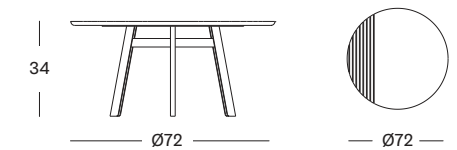

GROOVE SIDE TABLE MEDIUM

design by Alain Gilles

MATERIALS • natural varnished solid oak top
• carrara marble top
• nero marquina marble top
black powder coated steel frame
colour as shown: carrara marble top

GROOVE SIDE TABLE LARGE

design by Alain Gilles

MATERIALS • carrara marble top
• nero marquina marble top
black powder coated steel frame
colour as shown: nero marquina marble top