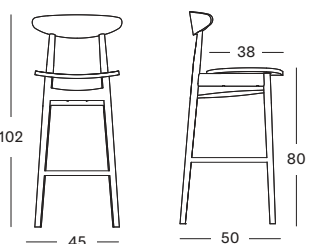

COUNTER & BAR STOOLS

SEAT lloyd loom seat
colour as shown: pebble
other loom colours see page 102 - 103

BASE natural varnished solid oak

NATURAL OAK oak plywood seat
natural varnished solid oak

NEARLY BLACK beech plywood seat
nearly black stained solid beech

SEAT lloyd loom seat
colour as shown: grey wash
other loom colours see page 102 - 103

BASE natural varnished solid oak

SEAT beech plywood seat
colour: nearly black

FRAME black stained beech

SEAT upholstered padded seat
colour: black vegan leather / nearly black

FRAME black stained beech