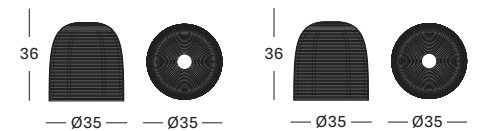

BULB SMALL BULB

1. **MATERIALS** rattan lamp shade
   6W E27 LED bulb
2. natural rattan with white fabric cord
   - black rattan with black fabric cord

1. **COLOURS**
2. pure natural
   - black

FIREFLY SMALL FIREFLY

1. **MATERIALS** rattan lamp shade
   6W E27 LED bulb
2. natural rattan with white fabric cord
   - black rattan with black fabric cord

1. **COLOURS**
2. pure natural
   - black

ENDLESS

1. **MATERIALS** rattan lamp shade
   6W E27 LED bulb
2. natural rattan with white fabric cord
   - black rattan with black fabric cord

1. **COLOURS**
2. pure natural
   - black

VIVI LAMP SMALL VIVI LAMP

1. **MATERIALS** rattan lamp shade
   6W E27 LED bulb
   natural rattan with white fabric cord

1. **COLOURS** natural varnished rattan