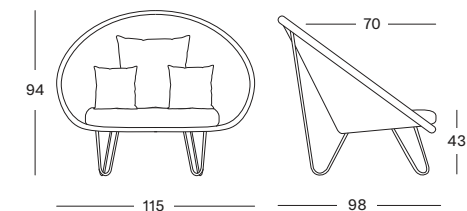

ALEX LOUNGE CHAIR

SEAT lloyd loom seat
colour as shown: clear
other loom colours see page 102 - 103

BASE

- natural varnished solid oak base
- black stained hardwood base

CUSHIONS 10 cm high resilience foam
fabrics as shown: geneva moon white
other fabrics see page 104 - 105

ALEX LOUNGE SOFA

SEAT lloyd loom seat
colour as shown: clear
other loom colours see page 102 - 103

BASE

- natural varnished solid oak base
- black stained hardwood base

CUSHIONS 10 cm high resilience foam
fabrics as shown: geneva moon white
other fabrics see page 104 - 105

JOE COCOON

SEAT lloyd loom seat
rattan frame
colour as shown: grey wash
other loom colours see page 102 - 103

BASE black powder coated steel

CUSHIONS 8 cm high resilience foam
fabrics as shown: geneva moon white
other fabrics see page 104 - 105

JOE LOUNGE

SEAT lloyd loom seat
rattan frame
colour as shown: clear
other loom colours see page 102 - 103

BASE black powder coated steel

CUSHIONS 8 cm high resilience foam
fabrics as shown: spice and coral
other fabrics see page 104 - 105