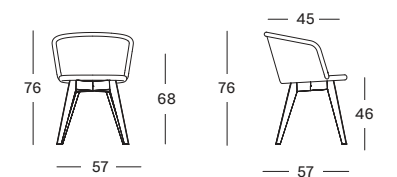

JULES DINING CHAIR STEEL A BASE

SEAT lloyd loom seat
colour as shown: espresso
other loom colours see page 102 - 103

BASE black powder coated steel

CUSHIONS 2 cm polyether foam filling

FABRICS see page 104 - 105