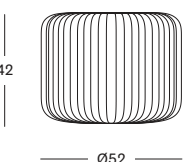

COLOURS

taupe moss terracotta charcoal

LUCA HEADBOARD

MATERIALS lloyd loom upholstery
plywood

COLOURS color as shown: nacré
other loom colours see page 102 - 103

SIZES bed 140 - 150
bed 160
bed 180

NEVADA HEADBOARD