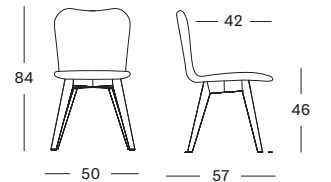

LILY DINING CHAIR BLACK WOOD BASE

SEAT lloyd loom seat
colour as shown: black
other loom colours see page 102 - 103

BASE black stained hardwood

AVRIL HB DINING CHAIR STEEL A BASE

SEAT lloyd loom seat
 colour as shown: black
 other loom colours see page 102 - 103