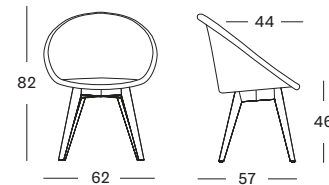

JOE DINING CHAIR BLACK WOOD BASE

SEAT lloyd loom seat
colour as shown: black
other loom colours see page 102 - 103

BASE black stained hardwood

CUSHIONS 2 cm polyether foam filling

FABRICS see page 104 - 105