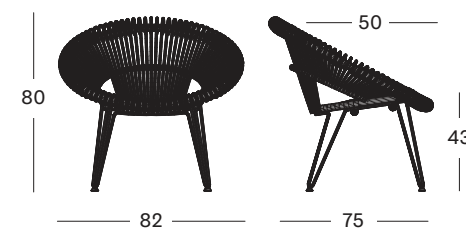

CRUZ LAZY CHAIR

SEAT natural rattan frame
black rattan frame

BASE black powder coated steel

CUSHIONS 2 cm polyether foam
fabrics see page 104 - 105