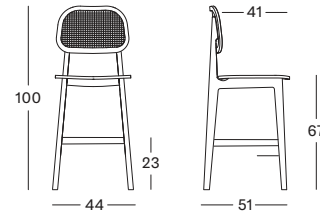

TITUS COUNTER STOOL

1. **SEAT** plywood seat
   cane weave
2. **FRAME** natural varnished oak
   black stained oak
   tobacco stained beech