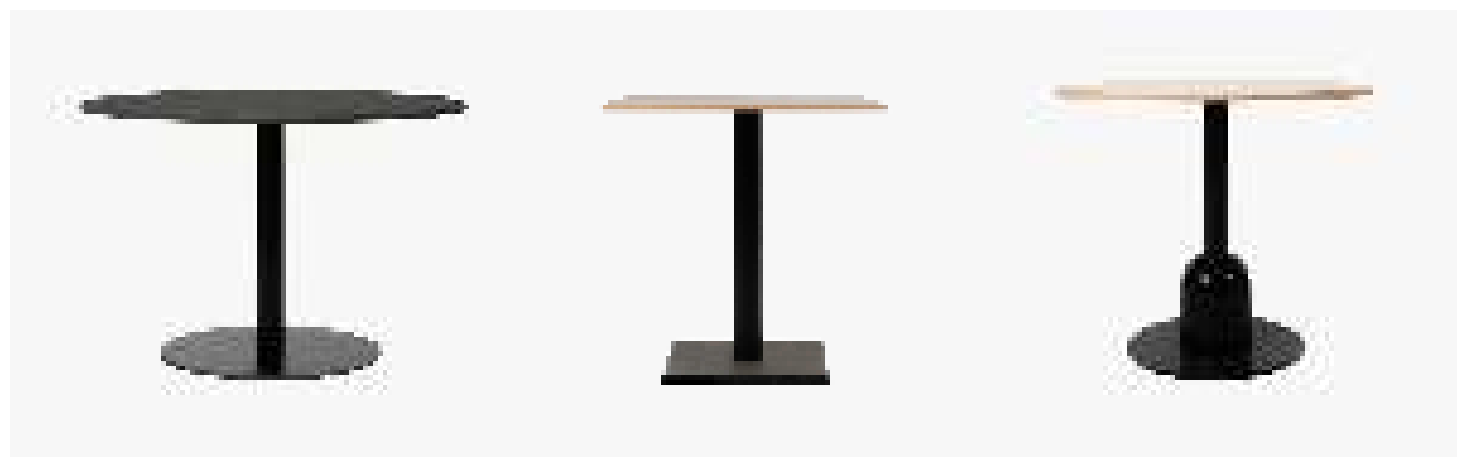

SEATING POSSIBILITIES

BISTRO TABLES

MATERIALS

- natural oak table top (22 mm)
- hpl table top (10 mm)

FINISH galvanized black powder coated steel

FRAME

TITUS LOUNGE CHAIR

BACKREST cane weave & oak or beech plywood