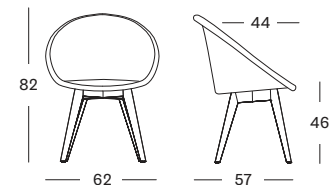

JOE DINING CHAIR SLED BASE

SEAT lloyd loom seat
colour as shown: black
other loom colours see page 102 - 103

BASE

- black powder coated steel
- brushed stainless steel

CUSHIONS 2 cm polyether foam filling

FABRICS see page 104 - 105