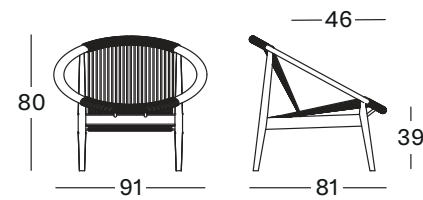

FRIDA LOUNGE CHAIR

SEAT polypropylene rope in colour anthracite or black

FRAME

- natural teak
- black brushed teak

CUSHIONS 2 cm polyether foam back and seat
non-removable cover
fabrics see page 104 - 105