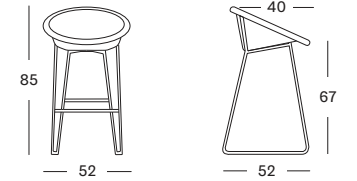

FRAME black stained beech

TITUS COUNTER STOOL

- SEAT** plywood seat
cane weave
- FRAME** natural varnished oak
black stained oak
tobacco stained beech

JOE COUNTER STOOL BLACK SLED BASE

- SEAT** lloyd loom seat
colour as shown: black
other loom colours see page 102 - 103
- BASE** black powder coated steel