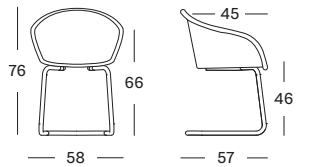

AVRIL DINING CHAIR BLACK WOOD BASE

SEAT lloyd loom seat
colour as shown: black
other loom colours see page 102 - 103

BASE black stained hardwood

CUSHIONS 2 cm polyether foam filling

FABRICS see page 104 - 105