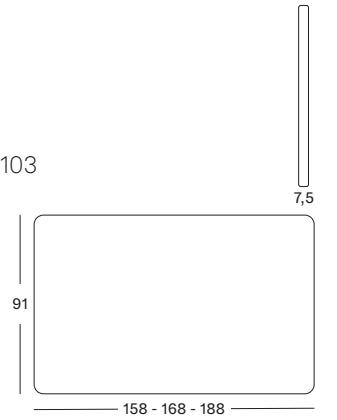

COLOURS

taupe moss terracotta charcoal

LUCA HEADBOARD

MATERIALS lloyd loom upholstery
plywood

COLOURS color as shown: nacré
other loom colours see page 102 - 103

SIZES bed 140 - 150
bed 160
bed 180

NEVADA HEADBOARD