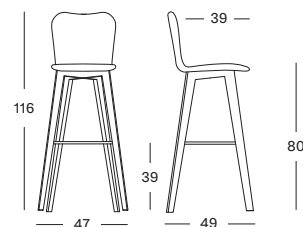

SEAT beech plywood seat
colour: nearly black

FRAME black stained beech