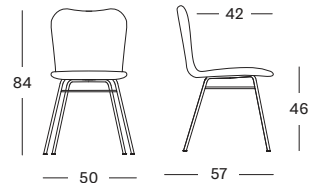

LILY DINING CHAIR STEEL A BASE

SEAT lloyd loom seat
colour as shown: black
other loom colours see page 102 - 103

BASE black powder coated steel

TITUS DINING CHAIR PLYWOOD SEAT

SEAT plywood seat

BACKREST cane weave and plywood