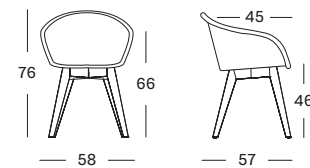

AVRIL DINING CHAIR STEEL A BASE

SEAT lloyd loom seat
colour as shown: nacré
other loom colours see page 102 - 103

BASE black powder coated steel

CUSHIONS 2 cm polyether foam filling

FABRICS see page 104 - 105

AVRIL DINING CHAIR BLACK CANTILEVER

SEAT lloyd loom seat
colour as shown: oyster
other loom colours see page 102 - 103

BASE black powder coated steel

CUSHIONS 2 cm polyether foam filling

FABRICS see page 104 - 105

AVRIL DINING CHAIR OAK BASE

SEAT lloyd loom seat
colour as shown: dusty green
other loom colours see page 102 - 103

BASE natural varnished solid oak

CUSHIONS 2 cm polyether foam filling

FABRICS see page 104 - 105

AVRIL DINING CHAIR MATT CANTILEVER

SEAT lloyd loom seat
colour as shown: oyster
other loom colours see page 102 - 103

BASE brushed nickel steel

CUSHIONS 2 cm polyether foam filling

FABRICS see page 104 - 105

AVRIL DINING CHAIR BLACK WOOD BASE

SEAT lloyd loom seat
colour as shown: black
other loom colours see page 102 - 103

BASE black stained hardwood

CUSHIONS 2 cm polyether foam filling

FABRICS see page 104 - 105