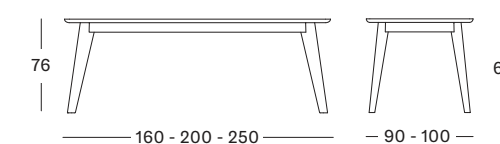

EDGE

rounded edge

FINISH

natural oak varnish

DIMENSIONS

SEATING POSSIBILITIES

ACHILLE DINING TABLE

MATERIALS solid oak table top with a brushed rustic look and a straight edge
 steel base
 finish: brushed natural oak varnish