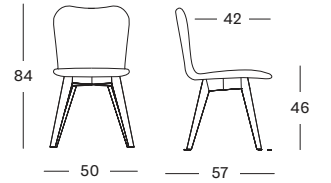

DINING CHAIRS

TITUS DINING CHAIR CANE SEAT

SEAT cane weave and plywood

BACKREST cane weave and plywood

1. **FINISH**
2. tobacco stained and varnished beech
   - black stained and varnished oak
   - natural varnished oak

LILY DINING CHAIR STEEL A BASE

SEAT lloyd loom seat
colour as shown: black
other loom colours see page 102 - 103

BASE black powder coated steel

TITUS DINING CHAIR PLYWOOD SEAT

SEAT plywood seat

BACKREST cane weave and plywood

1. **FINISH**
2. natural varnished oak
   - black stained and varnished oak
   - tobacco stained and varnished beech

LILY DINING CHAIR OAK BASE

SEAT lloyd loom seat
colour as shown: pure white
other loom colours see page 102 - 103

BASE natural varnished solid oak

TITUS DINING CHAIR UPHOLSTERED SEAT

SEAT upholstered seat
fabric as shown: black bouclé
other fabrics see page 104 - 105

BACKREST cane weave and plywood

1. **FINISH**
2. black stained and varnished solid oak
   - tobacco stained and varnished beech
   - natural varnished oak

LILY DINING CHAIR BLACK WOOD BASE

SEAT lloyd loom seat
colour as shown: black
other loom colours see page 102 - 103

BASE black stained hardwood