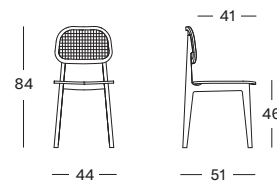

TITUS DINING CHAIR PLYWOOD SEAT

SEAT plywood seat

BACKREST cane weave and plywood

1. **FINISH**
2. natural varnished oak
   - black stained and varnished oak
   - tobacco stained and varnished beech

LILY DINING CHAIR OAK BASE

SEAT lloyd loom seat
colour as shown: pure white
other loom colours see page 102 - 103

BASE natural varnished solid oak