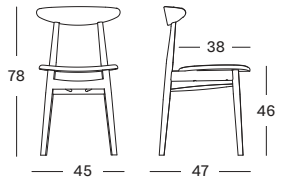

TEO DINING CHAIR

NATURAL OAK oak plywood seat
natural varnished solid oak

NEARLY BLACK beech plywood seat
nearly black stained solid beech