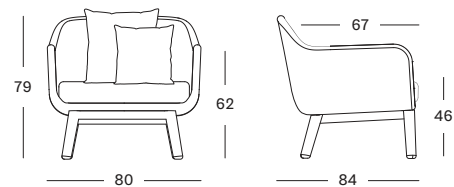

ALEX LOUNGE CHAIR

SEAT lloyd loom seat
colour as shown: clear
other loom colours see page 102 - 103

BASE

- natural varnished solid oak base
- black stained hardwood base

CUSHIONS 10 cm high resilience foam
fabrics as shown: geneva moon white
other fabrics see page 104 - 105

ALEX LOUNGE SOFA

SEAT lloyd loom seat
colour as shown: clear
other loom colours see page 102 - 103

BASE

- natural varnished solid oak base
- black stained hardwood base

CUSHIONS 10 cm high resilience foam
fabrics as shown: geneva moon white
other fabrics see page 104 - 105

JOE COCOON

SEAT lloyd loom seat
rattan frame
colour as shown: grey wash
other loom colours see page 102 - 103

BASE black powder coated steel

CUSHIONS 8 cm high resilience foam
fabrics as shown: geneva moon white
other fabrics see page 104 - 105

JOE LOUNGE

SEAT lloyd loom seat
rattan frame
colour as shown: clear
other loom colours see page 102 - 103

BASE black powder coated steel

CUSHIONS 8 cm high resilience foam
fabrics as shown: spice and coral
other fabrics see page 104 - 105