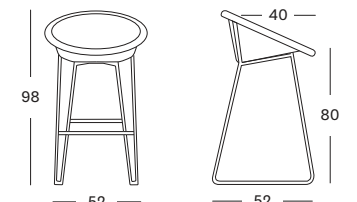

JOE BAR STOOL BLACK SLED BASE

1. **SEAT** lloyd loom seat
   colour as shown: black
   other loom colours see page 102 - 103
2. **BASE** black powder coated steel