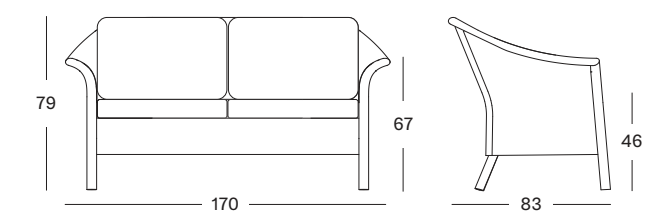

VICTOR LOUNGE SOFA

SEAT lloyd loom seat
rattan frame
colour as shown: nacré
other loom colours see page 102 - 103

CUSHIONS 10 cm high resilience foam
fabric as shown: geneva silvergrey
other fabrics see page 104 - 105