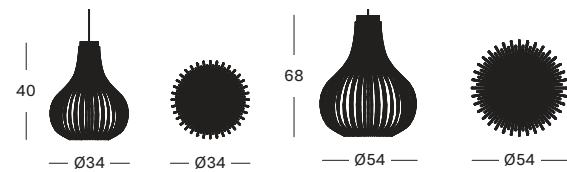

BULB SMALL BULB

1. **MATERIALS** rattan lamp shade
   6W E27 LED bulb
2. natural rattan with white fabric cord
   - black rattan with black fabric cord

1. **COLOURS**
2. pure natural
   - black