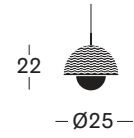

**SARI FLOOR LAMP / TABLE LAMP SMALL
SARI FLOOR LAMP MEDIUM
SARI FLOOR LAMP LARGE**

MATERIALS natural rattan lamp shade
black powder coated steel base
black fabric cord
floor or table lamp: 4W E27 LED bulb
medium/large: 6W E27 LED bulb