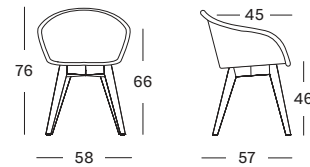

AVRIL DINING CHAIR MATT CANTILEVER

SEAT lloyd loom seat
colour as shown: oyster
other loom colours see page 102 - 103

BASE brushed nickel steel

CUSHIONS 2 cm polyether foam filling

FABRICS see page 104 - 105