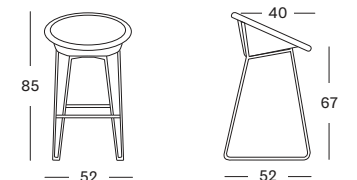

JOE COUNTER STOOL MATT SLED BASE

1. **SEAT** lloyd loom seat
   colour as shown: white
   other loom colours see page 102 - 103
2. **BASE** brushed stainless steel