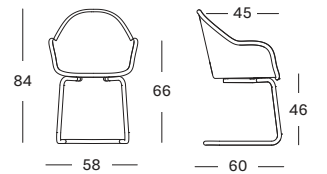

AVRIL HB DINING CHAIR MATT CANTILEVER

SEAT lloyd loom seat
colour as shown: black
other loom colours see page 102 - 103

BASE brushed nickel steel

CUSHION 2 cm polyether foam filling

FABRICS see page 104 - 105