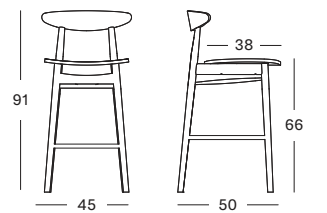

NATURAL OAK oak plywood seat
natural varnished solid oak

NEARLY BLACK beech plywood seat
nearly black stained solid beech

LILY COUNTER STOOL OAK BASE
LILY BAR STOOL OAK BASE

SEAT lloyd loom seat
colour as shown: grey wash
other loom colours see page 102 - 103

BASE natural varnished solid oak