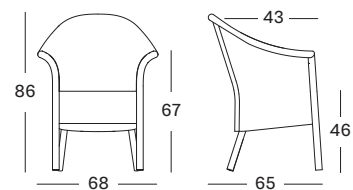

MELISSA DINING CHAIR

SEAT lloyd loom seat
colour as shown: pure white
other loom colours see page 102 - 103

BASE painted hardwood

CUSHIONS 4 cm polyether foam filling

FABRICS see page 104 - 105

CHESTER DINING CHAIR

SEAT lloyd loom seat
colour as shown: sparkle
other loom colours see page 102 - 103

BASE painted rattan

CUSHIONS 4 cm polyether foam filling

FABRICS see page 104 - 105

VICTOR DINING CHAIR

SEAT lloyd loom seat
colour as shown: snow wash
other loom colours see page 102 - 103

BASE painted rattan

CUSHIONS 4 cm polyether foam filling

FABRICS see page 104 - 105

TEO DINING CHAIR

NATURAL OAK oak plywood seat
natural varnished solid oak

NEARLY BLACK beech plywood seat
nearly black stained solid beech

TEO DINING CHAIR UPHOLSTERED

NATURAL OAK padded seat in chestnut vegan leather
natural varnished solid oak

NEARLY BLACK padded seat in black vegan leather
nearly black stained solid beech

TEO DINING ARMCHAIR UPHOLSTERED

NATURAL OAK padded seat in chestnut vegan leather
natural varnished solid oak

NEARLY BLACK padded seat in black vegan leather
nearly black stained solid beech