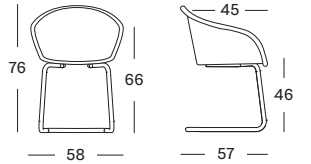

AVRIL DINING CHAIR OAK BASE

SEAT lloyd loom seat
colour as shown: dusty green
other loom colours see page 102 - 103

BASE natural varnished solid oak

CUSHIONS 2 cm polyether foam filling

FABRICS see page 104 - 105