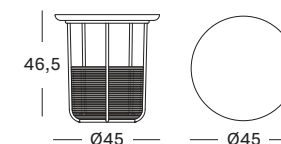

BASKET SIDE TABLE SMALL

design by Alain Gilles

MATERIALS natural varnished solid oak top
natural rattan basket
black powder coated steel frame

BASKET SIDE TABLE MEDIUM

design by Alain Gilles

MATERIALS natural varnished solid oak top
natural rattan basket
black powder coated steel frame