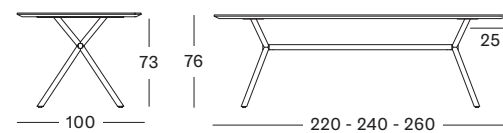

DIMENSIONS

AVAILABLE SIZES

A BASE	X BASE	SQUARE BASE
180 x 90	-	180 x 90
200 x 100	200 x 100	200 x 100
220 x 100	220 x 100	220 x 100
240 x 100	240 x 100	240 x 100
260 x 100	260 x 100	260 x 100
300 x 100	300 x 100	300 x 100

EDGE

slanted edge

FINISH

natural oak varnish

DIMENSIONS

SEATING POSSIBILITIES

DAN DINING TABLE

MATERIALS solid oak top (2,5 cm) and base
 rounded table top corners
 finish: natural oak varnish