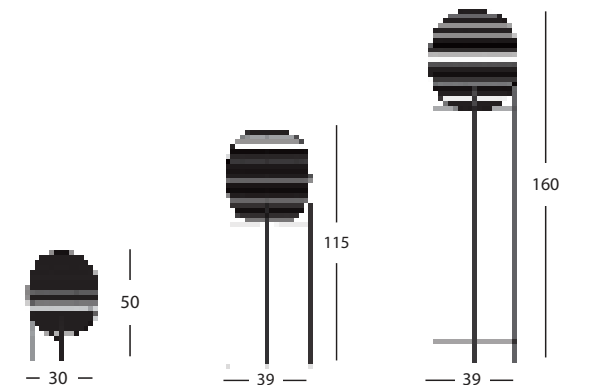

**LUNA
SINGLE PENDANT LAMP**

MATERIALS rattan lamp shade
brass strain relief clamp
jute fabric cord
brass ceiling fixture
6W E27 LED bulb

**SARI FLOOR LAMP / TABLE LAMP SMALL
SARI FLOOR LAMP MEDIUM
SARI FLOOR LAMP LARGE**

MATERIALS natural rattan lamp shade
black powder coated steel base
black fabric cord
floor or table lamp: 4W E27 LED bulb
medium/large: 6W E27 LED bulb