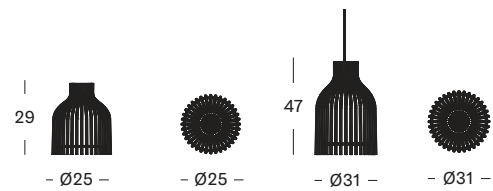

FIREFLY SMALL FIREFLY

1. **MATERIALS** rattan lamp shade
   6W E27 LED bulb
2. natural rattan with white fabric cord
   - black rattan with black fabric cord

1. **COLOURS**
2. pure natural
   - black