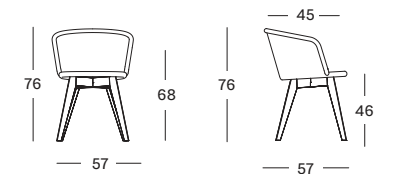

JULES DINING CHAIR BLACK WOOD BASE

SEAT lloyd loom seat
colour as shown: espresso
other loom colours see page 102 - 103

BASE black stained hardwood

CUSHIONS 2 cm polyether foam filling

FABRICS see page 104 - 105