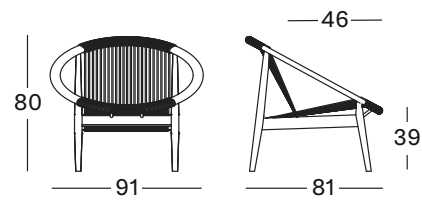

NORMA LOUNGE CHAIR

SEAT acrylic rope

FRAME dark stained oak

CUSHIONS 2 cm polyether foam back and seat
non-removable cover
fabrics see page 104 - 105