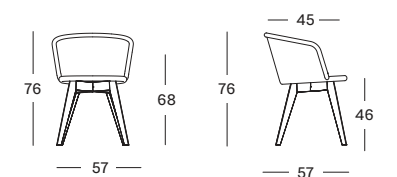

JOE DINING CHAIR OAK BASE

SEAT lloyd loom seat
colour as shown: caramel
other loom colours see page 102 - 103

BASE natural varnished solid oak

CUSHIONS 2 cm polyether foam filling

FABRICS see page 104 - 105

JOE DINING CHAIR BLACK WOOD BASE

SEAT lloyd loom seat
colour as shown: black
other loom colours see page 102 - 103

BASE black stained hardwood

CUSHIONS 2 cm polyether foam filling

FABRICS see page 104 - 105

JOE DINING CHAIR SLED BASE

SEAT lloyd loom seat
colour as shown: black
other loom colours see page 102 - 103

BASE

- black powder coated steel
- brushed stainless steel

CUSHIONS 2 cm polyether foam filling

FABRICS see page 104 - 105

JULES DINING CHAIR OAK BASE

SEAT lloyd loom seat
colour as shown: espresso
other loom colours see page 102 - 103

BASE natural varnished solid oak

CUSHIONS 2 cm polyether foam filling

FABRICS see page 104 - 105

JULES DINING CHAIR BLACK WOOD BASE

SEAT lloyd loom seat
colour as shown: espresso
other loom colours see page 102 - 103

BASE black stained hardwood

CUSHIONS 2 cm polyether foam filling

FABRICS see page 104 - 105

JULES DINING CHAIR STEEL A BASE

SEAT lloyd loom seat
colour as shown: espresso
other loom colours see page 102 - 103

BASE black powder coated steel

CUSHIONS 2 cm polyether foam filling

FABRICS see page 104 - 105