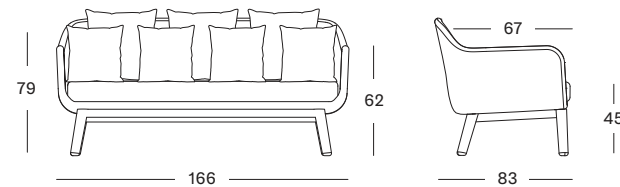

ALEX LOUNGE CHAIR

SEAT lloyd loom seat
colour as shown: clear
other loom colours see page 102 - 103

BASE

- natural varnished solid oak base
- black stained hardwood base

CUSHIONS 10 cm high resilience foam
fabrics as shown: geneva moon white
other fabrics see page 104 - 105

ALEX LOUNGE SOFA

SEAT lloyd loom seat
colour as shown: clear
other loom colours see page 102 - 103

BASE

- natural varnished solid oak base
- black stained hardwood base

CUSHIONS 10 cm high resilience foam
fabrics as shown: geneva moon white
other fabrics see page 104 - 105

JOE COCOON

SEAT lloyd loom seat
rattan frame
colour as shown: grey wash
other loom colours see page 102 - 103

BASE black powder coated steel

CUSHIONS 8 cm high resilience foam
fabrics as shown: geneva moon white
other fabrics see page 104 - 105

JOE LOUNGE

SEAT lloyd loom seat
rattan frame
colour as shown: clear
other loom colours see page 102 - 103

BASE black powder coated steel

CUSHIONS 8 cm high resilience foam
fabrics as shown: spice and coral
other fabrics see page 104 - 105