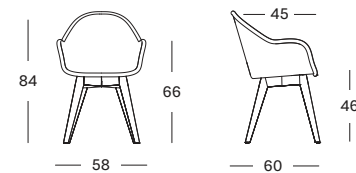

AVRIL HB DINING CHAIR BLACK CANTILEVER

SEAT lloyd loom seat
colour as shown: black
other loom colours see page 102 - 103

BASE black powder coated steel

CUSHION 2 cm polyether foam filling

FABRICS see page 104 - 105