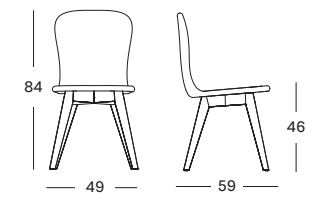

JACK DINING CHAIR STEEL BASE

SEAT lloyd loom seat
colour as shown: black
other loom colours see page 102 - 103

BASE black powder coated steel

CUSHIONS 2 cm polyether foam filling

FABRICS see page 104 - 105

JACK DINING CHAIR OAK BASE

SEAT lloyd loom seat
colour as shown: oyster
other loom colours see page 102 - 103

BASE natural varnished solid oak

CUSHIONS 2 cm polyether foam filling

FABRICS see page 104 - 105

JACK DINING CHAIR BLACK WOOD BASE

SEAT lloyd loom seat
colour as shown: espresso
other loom colours see page 102 - 103

BASE black stained hardwood

CUSHIONS 2 cm polyether foam filling

FABRICS see page 104 - 105

YANN DINING CHAIR STEEL A BASE

SEAT lloyd loom seat
colour as shown: grey wash
other loom colours see page 102 - 103

BASE black powder coated steel

CUSHIONS 2 cm polyether foam filling

FABRICS see page 104 - 105

YANN DINING CHAIR OAK BASE

SEAT lloyd loom seat
colour as shown: grey wash
other loom colours see page 102 - 103

BASE natural varnished solid oak

CUSHIONS 2 cm polyether foam filling

FABRICS see page 104 - 105

YANN DINING CHAIR BLACK WOOD BASE

SEAT lloyd loom seat
colour as shown: black
other loom colours see page 102 - 103

BASE black stained hardwood

CUSHIONS 2 cm polyether foam filling

FABRICS see page 104 - 105